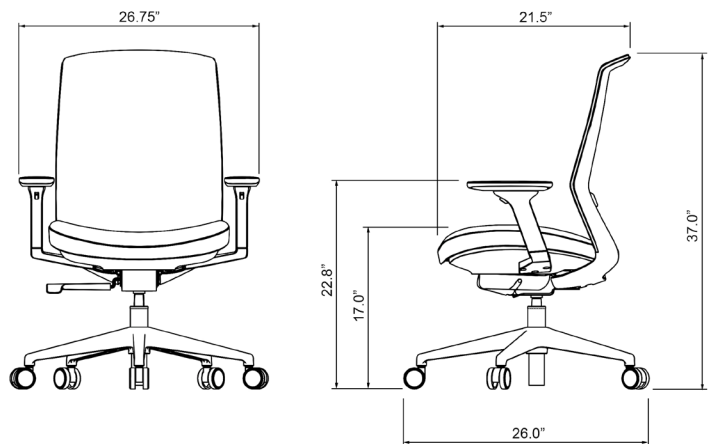

WORKSPACE **48**

Radius

10 YEAR
GUARANTEE

BIFMA

FEATURES

- Frames in Black w/ Black seat and White w/ Ash seat
- Mesh back with adjustable lumbar support
- Self-tension tilt based on body size/weight, for a customized, comfortable sit
- Seat depth and tilt adjustments
- 3-way adjustable armrests
- Dual surface PU casters
- ANSI/BIFMA X5.1-2017(R2022)
- Greenguard and UL approved
- 300 lb weight rating
- 10 Year Warranty

APPLICATIONS

Task, conference, meeting

FRAME + SEAT COLORS Umbra Collection

DIMENSIONS

Seat Depth Adjustment

Seat slider adjusts seat for maximum comfort per user.

Seat Tilt Mechanism

Easily control seat height and tilt to customize posture.

3-Way Adjustable Armrests

Armrest adjusts by height, depth and left to right.

Intuitive Back Tilt

Weight-activated back tilt offers a customized, supportive sit.

Lumbar support

Adjustable lumbar support helps guide good posture and all-day comfort.