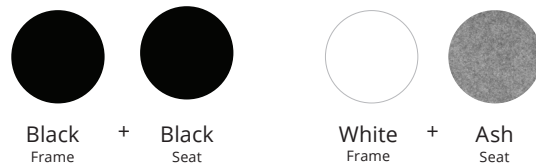

WORKSPACE **48**

Radius

10 YEAR
GUARANTEE

BIFMA

FEATURES

- Frames in Black w/ Black seat and White w/ Ash seat
- Mesh back with adjustable lumbar support
- Self-tension tilt based on body size/weight, for a customized, comfortable sit
- Seat depth and tilt adjustments
- 3-way adjustable armrests
- Dual surface PU casters
- ANSI/BIFMA X5.1-2017(R2022)
- Greenguard and UL approved
- 300 lb weight rating
- 10 Year Warranty

APPLICATIONS

Task, conference, meeting

FRAME + SEAT COLORS Umbra Collection

DIMENSIONS

Seat Depth Adjustment

Seat slider adjusts seat for maximum comfort per user.

Seat Tilt Mechanism

Easily control seat height and tilt to customize posture.

3-Way Adjustable Armrests

Armrest adjusts by height, depth and left to right.

Intuitive Back Tilt

Weight-activated back tilt offers a customized, supportive sit.

Lumbar support

Adjustable lumbar support helps guide good posture and all-day comfort.