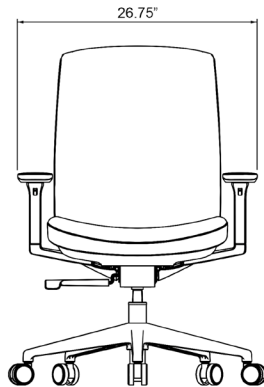

Radius.

The chair for everywhere.

WORKSPACE 

Radius features weight-activated back support, for an intuitive, personalized sit.

Personalize your Radius chair with 3-way adjustable arms, seat depth slider and seat tilt mechanism.

Black + Black
Frame Seat

White + Ash
Frame Seat

APPLICATIONS

Task, conference, meeting

DIMENSIONS

workspace48.com/radius

WORKSPACE The logo for Workspace 48, featuring the number '48' in a bold red font inside a red circle. A red arrow points from the top of the circle towards the '48'.