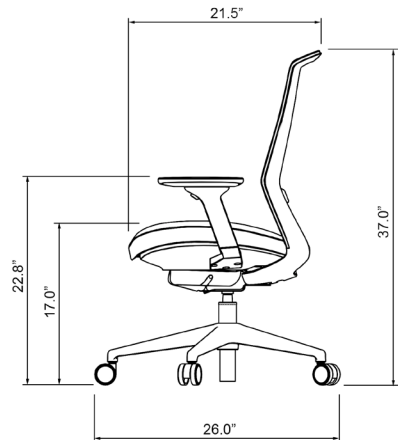

Black + Black
Frame Seat

White + Ash
Frame Seat

APPLICATIONS

Task, conference, meeting

DIMENSIONS

workspace48.com/radius

WORKSPACE The logo for Workspace 48, featuring the number '48' in a bold red font inside a red circle. A red arrow points from the top of the circle towards the '48'.