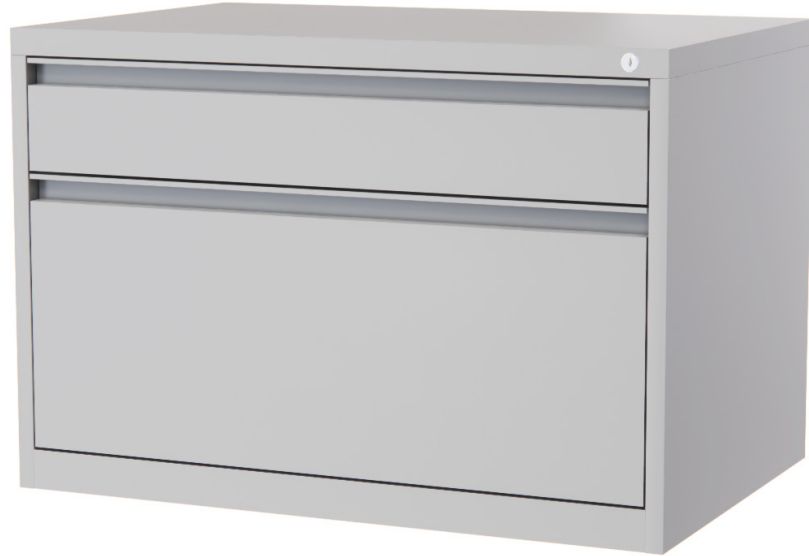

Milo.

a family of metal storage

WORKSPACE 

Milo Metal Storage **Statement of Line**

Styles

Bookcase
Casters included

Lateral File, 1.5 drawer
Casters included

12" Mobile Box-File
casters installed

Available May 15, 2025

Milo Metal Storage **Features**

Available in Silver, White and Black

Lateral and Bookcase have 65 lb. storage weight capacity

Cushion tops available for 12" pedestal, 1.5 lateral and bookcase with seating weight capacity of 250 lbs

Milo Metal Storage **Specifications**

Bookcase

Dimensions	20"h x 30"w x 20"d 512mm H x 757mm W x 500mm D
Weight	50.7 lbs 23 KG
Finishes	White, Black, Silver
Standard	Glides (casters included)
Options	Cushion Tops
Certifications	ANSI/BIFMA X5.5-2014 ISO9001
Weight Capacity	65 lb storage weight capacity 250 lb seating weight capacity

Red: imperial/inches
Black: metric/MM

Milo Metal Storage **Specifications**

Lateral File, 1.5-drawer

Dimensions	20h x 30w x 20d 512mm H x 757mm W x 500mm D
Weight	101.4 lbs 46KG
Counterweight	30 lbs 13.5KG
Finishes	White, Black, Silver
Standard	Glides (casters included)
Options	Cushion Tops
Certifications	ANSI/BIFMA X5.5-2014 ISO9001
Weight Capacity	65 lb storage weight capacity 250 lb seating weight capacity