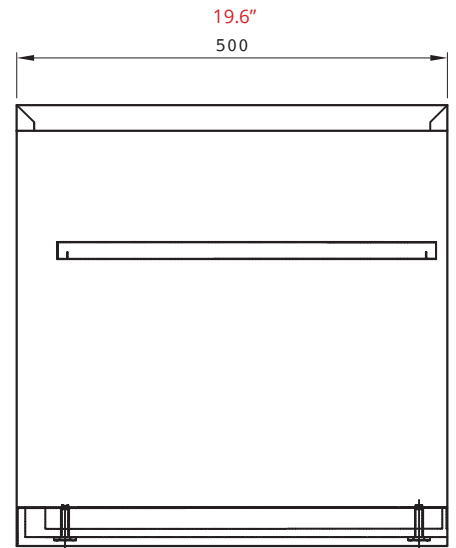

Milo Metal Storage **Specifications**

Bookcase

Dimensions	20"h x 30"w x 20"d 512mm H x 757mm W x 500mm D
Weight	50.7 lbs 23 KG
Finishes	White, Black, Silver
Standard	Glides (casters included)
Options	Cushion Tops
Certifications	ANSI/BIFMA X5.5-2014 ISO9001
Weight Capacity	65 lb storage weight capacity 250 lb seating weight capacity

Red: imperial/inches
Black: metric/MM

Milo Metal Storage **Specifications**

Lateral File, 1.5-drawer

Dimensions	20h x 30w x 20d 512mm H x 757mm W x 500mm D
Weight	101.4 lbs 46KG
Counterweight	30 lbs 13.5KG
Finishes	White, Black, Silver
Standard	Glides (casters included)
Options	Cushion Tops
Certifications	ANSI/BIFMA X5.5-2014 ISO9001
Weight Capacity	65 lb storage weight capacity 250 lb seating weight capacity

Red: imperial/inches
Black: metric/MM

Milo Metal Storage **Specifications**

12" w Mobile Box-File Pedestal

Dimensions	21.3" h x 12" w x 23" d 543mm H x 305mm W x 586mm D
Weight	66 lbs 30KG
Counterweight	22 lbs 10KG
Finishes	White, Black, Silver
Standard	Casters
Certifications	ANSI/BIFMA X5.5-2014 ISO9001
Seated Weight Capacity	250 lbs

Red: imperial/inches
Black: metric/MM

Milo Metal Storage **Specifications**

15"w Box-Box-File Pedestal

Dimensions	27.3"h x 15"w x 23"d 695mm H x 378mm W x 586mm D
Weight	83.7 lbs 38KG
Counterweight	25 lbs 11.5KG
Finishes	White, Black, Silver
Standard	Glides (casters included)
Certifications	ANSI/BIFMA X5.5-2014 ISO9001