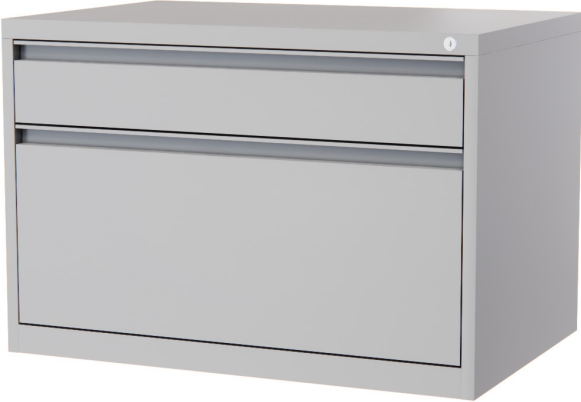

Milo.

a family of metal storage

WORKSPACE 

Milo Metal Storage **Statement of Line**

Styles

Bookcase
Casters included

Lateral File, 1.5 drawer
Casters included

12" Mobile Box-File
casters installed

Available May 15, 2025

Milo Metal Storage **Features**

Available in Silver, White and Black

Lateral and Bookcase have 65 lb. storage weight capacity

Cushion tops available for 12" pedestal, 1.5 lateral and bookcase with seating weight capacity of 250 lbs

Red: imperial/inches
Black: metric/MM

Milo Metal Storage **Specifications**

12" w Mobile Box-File Pedestal

Dimensions	21.3" h x 12" w x 23" d 543mm H x 305mm W x 586mm D
Weight	66 lbs 30KG
Counterweight	22 lbs 10KG
Finishes	White, Black, Silver
Standard	Casters
Certifications	ANSI/BIFMA X5.5-2014 ISO9001
Seated Weight Capacity	250 lbs

Red: imperial/inches
Black: metric/MM

Milo Metal Storage **Collection**

12" Box-File with casters

15" Box-Box-File

On glides, w/ casters included

Lateral File, 1.5 drawer

On glides, w/ casters included

Bookcase