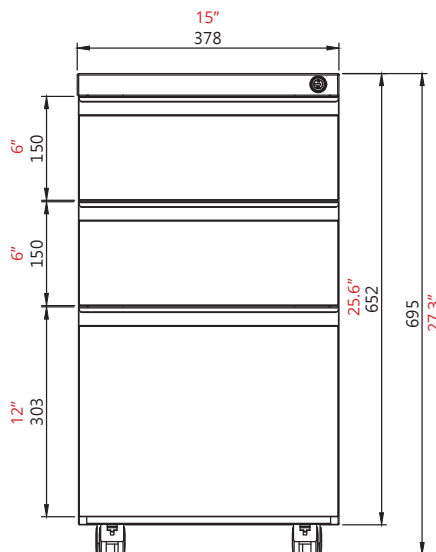

Red: imperial/inches
Black: metric/MM

Milo Metal Storage **Specifications**

Lateral File, 1.5-drawer

Dimensions	20h x 30w x 20d 512mm H x 757mm W x 500mm D
Weight	101.4 lbs 46KG
Counterweight	30 lbs 13.5KG
Finishes	White, Black, Silver
Standard	Glides (casters included)
Options	Cushion Tops
Certifications	ANSI/BIFMA X5.5-2014 ISO9001
Weight Capacity	65 lb storage weight capacity 250 lb seating weight capacity

Red: imperial/inches
Black: metric/MM

Milo Metal Storage **Specifications**

12" w Mobile Box-File Pedestal

Dimensions	21.3" h x 12" w x 23" d 543mm H x 305mm W x 586mm D
Weight	66 lbs 30KG
Counterweight	22 lbs 10KG
Finishes	White, Black, Silver
Standard	Casters
Certifications	ANSI/BIFMA X5.5-2014 ISO9001
Seated Weight Capacity	250 lbs

Red: imperial/inches
Black: metric/MM

Milo Metal Storage **Specifications**

15"w Box-Box-File Pedestal

Dimensions	27.3"h x 15"w x 23"d 695mm H x 378mm W x 586mm D
Weight	83.7 lbs 38KG
Counterweight	25 lbs 11.5KG
Finishes	White, Black, Silver
Standard	Glides (casters included)
Certifications	ANSI/BIFMA X5.5-2014 ISO9001

Red: imperial/inches
Black: metric/MM

Milo Metal Storage **Collection**

12" Box-File with casters

15" Box-Box-File

On glides, w/ casters included

Lateral File, 1.5 drawer

On glides, w/ casters included

Bookcase