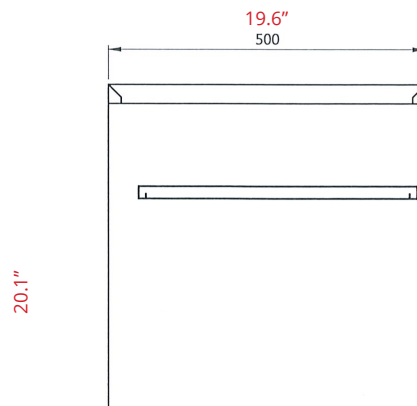

Milo Metal Storage **Specifications**

Bookcase

Dimensions	20"h x 30"w x 20"d 512mm H x 757mm W x 500mm D
Weight	50.7 lbs 23 KG
Finishes	White, Black, Silver
Standard	Glides (casters included)
Options	Cushion Tops
Certifications	ANSI/BIFMA X5.5-2014 ISO9001
Weight Capacity	65 lb storage weight capacity 250 lb seating weight capacity

Red: imperial/inches
Black: metric/MM

Milo Metal Storage **Specifications**

Lateral File, 1.5-drawer

Dimensions	20h x 30w x 20d 512mm H x 757mm W x 500mm D
Weight	101.4 lbs 46KG
Counterweight	30 lbs 13.5KG
Finishes	White, Black, Silver
Standard	Glides (casters included)
Options	Cushion Tops
Certifications	ANSI/BIFMA X5.5-2014 ISO9001
Weight Capacity	65 lb storage weight capacity 250 lb seating weight capacity

Red: imperial/inches
Black: metric/MM

Milo Metal Storage **Specifications**

12" w Mobile Box-File Pedestal

Dimensions	21.3" h x 12" w x 23" d 543mm H x 305mm W x 586mm D
Weight	66 lbs 30KG
Counterweight	22 lbs 10KG
Finishes	White, Black, Silver
Standard	Casters
Certifications	ANSI/BIFMA X5.5-2014 ISO9001
Seated Weight Capacity	250 lbs

Red: imperial/inches
Black: metric/MM

Milo Metal Storage **Specifications**

15"w Box-Box-File Pedestal

Dimensions	27.3"h x 15"w x 23"d 695mm H x 378mm W x 586mm D
Weight	83.7 lbs 38KG
Counterweight	25 lbs 11.5KG
Finishes	White, Black, Silver
Standard	Glides (casters included)
Certifications	ANSI/BIFMA X5.5-2014 ISO9001