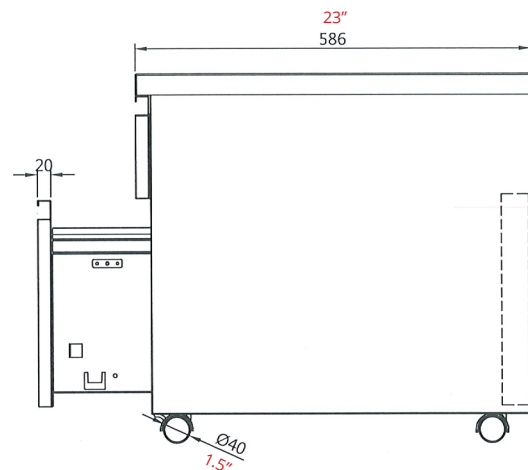

Milo Metal Storage **Specifications**

Bookcase

Dimensions	20"h x 30"w x 20"d 512mm H x 757mm W x 500mm D
Weight	50.7 lbs 23 KG
Finishes	White, Black, Silver
Standard	Glides (casters included)
Options	Cushion Tops
Certifications	ANSI/BIFMA X5.5-2014 ISO9001
Weight Capacity	65 lb storage weight capacity 250 lb seating weight capacity

Red: imperial/inches
Black: metric/MM

Milo Metal Storage **Specifications**

Lateral File, 1.5-drawer

Dimensions	20h x 30w x 20d 512mm H x 757mm W x 500mm D
Weight	101.4 lbs 46KG
Counterweight	30 lbs 13.5KG
Finishes	White, Black, Silver
Standard	Glides (casters included)
Options	Cushion Tops
Certifications	ANSI/BIFMA X5.5-2014 ISO9001
Weight Capacity	65 lb storage weight capacity 250 lb seating weight capacity

Red: imperial/inches
Black: metric/MM

Milo Metal Storage **Specifications**

12" w Mobile Box-File Pedestal

Dimensions	21.3" h x 12" w x 23" d 543mm H x 305mm W x 586mm D
Weight	66 lbs 30KG
Counterweight	22 lbs 10KG
Finishes	White, Black, Silver
Standard	Casters
Certifications	ANSI/BIFMA X5.5-2014 ISO9001
Seated Weight Capacity	250 lbs

Red: imperial/inches
Black: metric/MM

Milo Metal Storage **Specifications**

15"w Box-Box-File Pedestal

Dimensions	27.3"h x 15"w x 23"d 695mm H x 378mm W x 586mm D
Weight	83.7 lbs 38KG
Counterweight	25 lbs 11.5KG
Finishes	White, Black, Silver
Standard	Glides (casters included)
Certifications	ANSI/BIFMA X5.5-2014 ISO9001