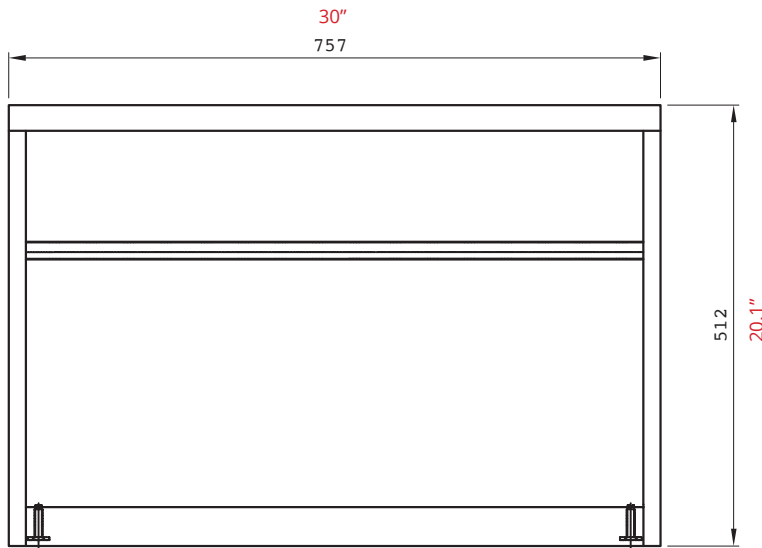

Milo Metal Storage **Specifications**

Bookcase

Dimensions	20"h x 30"w x 20"d 512mm H x 757mm W x 500mm D
Weight	50.7 lbs 23 KG
Finishes	White, Black, Silver
Standard	Glides (casters included)
Options	Cushion Tops
Certifications	ANSI/BIFMA X5.5-2014 ISO9001
Weight Capacity	65 lb storage weight capacity 250 lb seating weight capacity

Red: imperial/inches
Black: metric/MM

Milo Metal Storage **Specifications**

Lateral File, 1.5-drawer

Dimensions	20h x 30w x 20d 512mm H x 757mm W x 500mm D
Weight	101.4 lbs 46KG
Counterweight	30 lbs 13.5KG
Finishes	White, Black, Silver
Standard	Glides (casters included)
Options	Cushion Tops
Certifications	ANSI/BIFMA X5.5-2014 ISO9001
Weight Capacity	65 lb storage weight capacity 250 lb seating weight capacity

Red: imperial/inches
Black: metric/MM

Milo Metal Storage **Specifications**

12" w Mobile Box-File Pedestal

Dimensions	21.3" h x 12" w x 23" d 543mm H x 305mm W x 586mm D
Weight	66 lbs 30KG
Counterweight	22 lbs 10KG
Finishes	White, Black, Silver
Standard	Casters
Certifications	ANSI/BIFMA X5.5-2014 ISO9001
Seated Weight Capacity	250 lbs

Red: imperial/inches
Black: metric/MM

Milo Metal Storage **Specifications**

15"w Box-Box-File Pedestal

Dimensions	27.3"h x 15"w x 23"d 695mm H x 378mm W x 586mm D
Weight	83.7 lbs 38KG
Counterweight	25 lbs 11.5KG
Finishes	White, Black, Silver
Standard	Glides (casters included)
Certifications	ANSI/BIFMA X5.5-2014 ISO9001