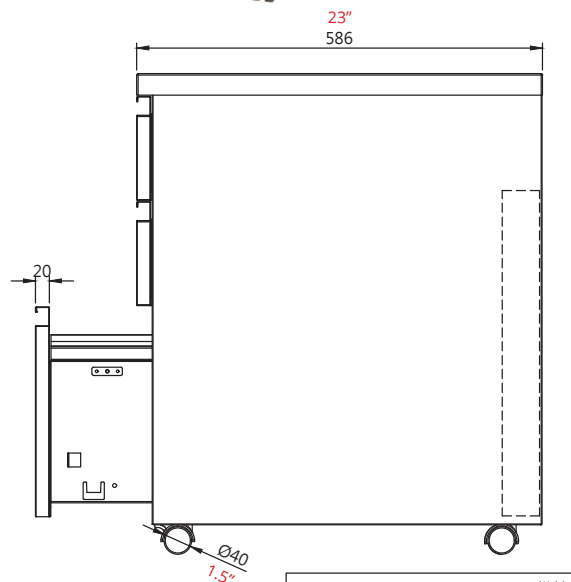

Red: imperial/inches
Black: metric/MM