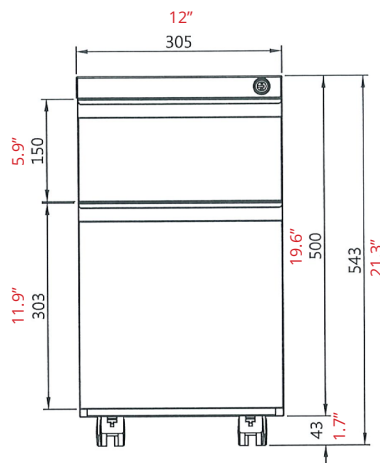

Milo Metal Storage **Specifications**

Bookcase

Dimensions	20"h x 30"w x 20"d 512mm H x 757mm W x 500mm D
Weight	50.7 lbs 23 KG
Finishes	White, Black, Silver
Standard	Glides (casters included)
Options	Cushion Tops
Certifications	ANSI/BIFMA X5.5-2014 ISO9001
Weight Capacity	65 lb storage weight capacity 250 lb seating weight capacity

Red: imperial/inches
Black: metric/MM

Milo Metal Storage **Specifications**

Lateral File, 1.5-drawer

Dimensions	20h x 30w x 20d 512mm H x 757mm W x 500mm D
Weight	101.4 lbs 46KG
Counterweight	30 lbs 13.5KG
Finishes	White, Black, Silver
Standard	Glides (casters included)
Options	Cushion Tops
Certifications	ANSI/BIFMA X5.5-2014 ISO9001
Weight Capacity	65 lb storage weight capacity 250 lb seating weight capacity

Red: imperial/inches
Black: metric/MM

Milo Metal Storage **Specifications**

12" w Mobile Box-File Pedestal

Dimensions	21.3" h x 12" w x 23" d 543mm H x 305mm W x 586mm D
Weight	66 lbs 30KG
Counterweight	22 lbs 10KG
Finishes	White, Black, Silver
Standard	Casters
Certifications	ANSI/BIFMA X5.5-2014 ISO9001
Seated Weight Capacity	250 lbs

Red: imperial/inches
Black: metric/MM

Milo Metal Storage **Specifications**

15"w Box-Box-File Pedestal

Dimensions	27.3"h x 15"w x 23"d 695mm H x 378mm W x 586mm D
Weight	83.7 lbs 38KG
Counterweight	25 lbs 11.5KG
Finishes	White, Black, Silver
Standard	Glides (casters included)
Certifications	ANSI/BIFMA X5.5-2014 ISO9001