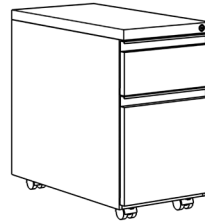

Milo.

a family of metal storage

WORKSPACE 

Milo Metal Storage **Statement of Line**

Styles

Bookcase
Casters included

Lateral File, 1.5 drawer
Casters included

12" Mobile Box-File
casters installed

Available May 15, 2025

Milo Metal Storage **Features**

Available in Silver, White and Black

Lateral and Bookcase have 65 lb. storage weight capacity

Cushion tops available for 12" pedestal, 1.5 lateral and bookcase with seating weight capacity of 250 lbs

Red: imperial/inches
Black: metric/MM

Milo Metal Storage **Specifications**

Lateral File, 1.5-drawer

Dimensions	20h x 30w x 20d 512mm H x 757mm W x 500mm D
Weight	101.4 lbs 46KG
Counterweight	30 lbs 13.5KG
Finishes	White, Black, Silver
Standard	Glides (casters included)
Options	Cushion Tops
Certifications	ANSI/BIFMA X5.5-2014 ISO9001
Weight Capacity	65 lb storage weight capacity 250 lb seating weight capacity

Red: imperial/inches
Black: metric/MM

Milo Metal Storage **Specifications**

12" w Mobile Box-File Pedestal

Dimensions	21.3" h x 12" w x 23" d 543mm H x 305mm W x 586mm D
Weight	66 lbs 30KG
Counterweight	22 lbs 10KG
Finishes	White, Black, Silver
Standard	Casters
Certifications	ANSI/BIFMA X5.5-2014 ISO9001
Seated Weight Capacity	250 lbs