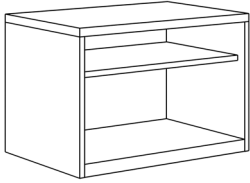

Milo.

a family of metal storage

WORKSPACE 

Milo Metal Storage **Statement of Line**

Styles

Bookcase
Casters included

Lateral File, 1.5 drawer
Casters included

12" Mobile Box-File
casters installed

Available May 15, 2025

Milo Metal Storage **Features**

Available in Silver, White and Black

Lateral and Bookcase have 65 lb. storage weight capacity

Cushion tops available for 12" pedestal, 1.5 lateral and bookcase with seating weight capacity of 250 lbs

Red: imperial/inches
Black: metric/MM

Milo Metal Storage **Specifications**

Lateral File, 1.5-drawer

Dimensions	20h x 30w x 20d 512mm H x 757mm W x 500mm D
Weight	101.4 lbs 46KG
Counterweight	30 lbs 13.5KG
Finishes	White, Black, Silver
Standard	Glides (casters included)
Options	Cushion Tops
Certifications	ANSI/BIFMA X5.5-2014 ISO9001
Weight Capacity	65 lb storage weight capacity 250 lb seating weight capacity

Red: imperial/inches
Black: metric/MM

Milo Metal Storage **Specifications**

12" w Mobile Box-File Pedestal

Dimensions	21.3" h x 12" w x 23" d 543mm H x 305mm W x 586mm D
Weight	66 lbs 30KG
Counterweight	22 lbs 10KG
Finishes	White, Black, Silver
Standard	Casters
Certifications	ANSI/BIFMA X5.5-2014 ISO9001
Seated Weight Capacity	250 lbs