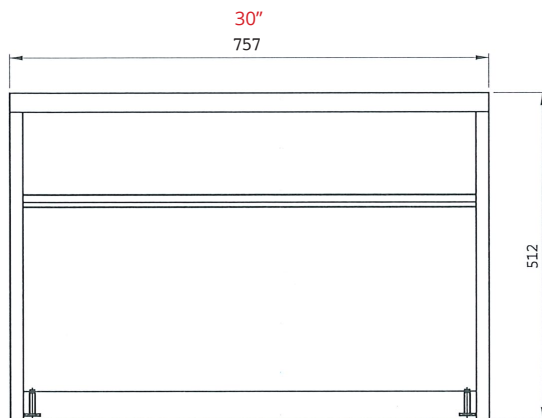

Milo Metal Storage **Specifications**

Bookcase

Dimensions	20"h x 30"w x 20"d 512mm H x 757mm W x 500mm D
Weight	50.7 lbs 23 KG
Finishes	White, Black, Silver
Standard	Glides (casters included)
Options	Cushion Tops
Certifications	ANSI/BIFMA X5.5-2014 ISO9001
Weight Capacity	65 lb storage weight capacity 250 lb seating weight capacity

Red: imperial/inches
Black: metric/MM

Milo Metal Storage **Specifications**

Lateral File, 1.5-drawer

Dimensions	20h x 30w x 20d 512mm H x 757mm W x 500mm D
Weight	101.4 lbs 46KG
Counterweight	30 lbs 13.5KG
Finishes	White, Black, Silver
Standard	Glides (casters included)
Options	Cushion Tops
Certifications	ANSI/BIFMA X5.5-2014 ISO9001
Weight Capacity	65 lb storage weight capacity 250 lb seating weight capacity

Red: imperial/inches
Black: metric/MM

Milo Metal Storage **Specifications**

12" w Mobile Box-File Pedestal

Dimensions	21.3" h x 12" w x 23" d 543mm H x 305mm W x 586mm D
Weight	66 lbs 30KG
Counterweight	22 lbs 10KG
Finishes	White, Black, Silver
Standard	Casters
Certifications	ANSI/BIFMA X5.5-2014 ISO9001
Seated Weight Capacity	250 lbs

Red: imperial/inches
Black: metric/MM

Milo Metal Storage **Specifications**

15"w Box-Box-File Pedestal

Dimensions	27.3"h x 15"w x 23"d 695mm H x 378mm W x 586mm D
Weight	83.7 lbs 38KG
Counterweight	25 lbs 11.5KG
Finishes	White, Black, Silver
Standard	Glides (casters included)
Certifications	ANSI/BIFMA X5.5-2014 ISO9001