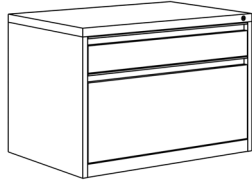

Milo.

a family of metal storage

WORKSPACE 

Milo Metal Storage **Statement of Line**

Styles

Bookcase
Casters included

Lateral File, 1.5 drawer
Casters included

12" Mobile Box-File
casters installed

Available May 15, 2025

Milo Metal Storage **Features**

Available in Silver, White and Black

Lateral and Bookcase have 65 lb. storage weight capacity

Cushion tops available for 12" pedestal, 1.5 lateral and bookcase with seating weight capacity of 250 lbs

Red: imperial/inches
Black: metric/MM

Milo Metal Storage **Specifications**

Lateral File, 1.5-drawer

Dimensions	20h x 30w x 20d 512mm H x 757mm W x 500mm D
Weight	101.4 lbs 46KG
Counterweight	30 lbs 13.5KG
Finishes	White, Black, Silver
Standard	Glides (casters included)
Options	Cushion Tops
Certifications	ANSI/BIFMA X5.5-2014 ISO9001
Weight Capacity	65 lb storage weight capacity 250 lb seating weight capacity

Red: imperial/inches
Black: metric/MM

Milo Metal Storage **Specifications**

12" w Mobile Box-File Pedestal

Dimensions	21.3" h x 12" w x 23" d 543mm H x 305mm W x 586mm D
Weight	66 lbs 30KG
Counterweight	22 lbs 10KG
Finishes	White, Black, Silver
Standard	Casters
Certifications	ANSI/BIFMA X5.5-2014 ISO9001
Seated Weight Capacity	250 lbs