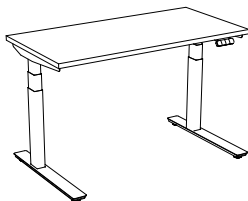

3-stage Legs