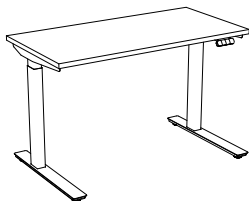

Styles

2-stage Legs