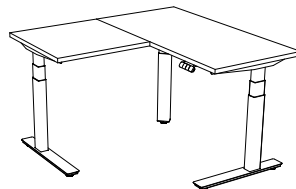

**WORKSPACE**  **48**

**Kinetic.**

A close-up photograph of a desk's edge and a leg. The desk top is made of dark wood with a visible grain. Below it is a white, adjustable leg. The leg consists of two stacked rectangular sections, with a thin metal band visible between them, indicating a height-adjustable mechanism. The background is a blurred carpeted floor.

## Styles

2-stage Legs

3-stage Legs

3 Leg with 3-stage Legs