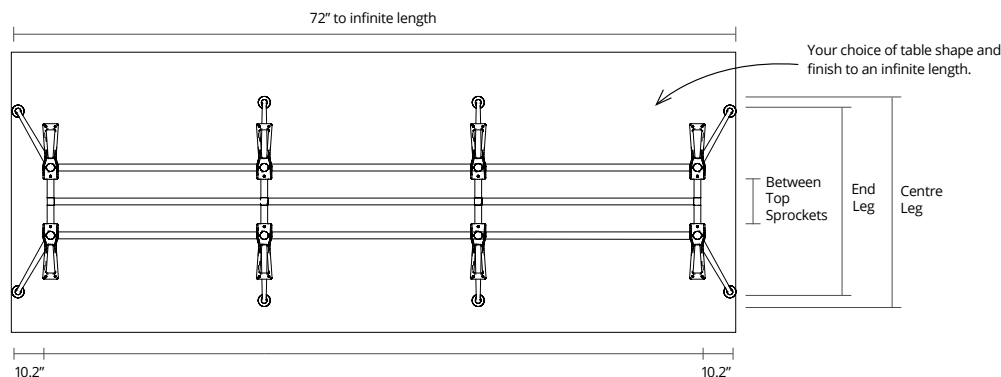

Frame Color

Black

Twin Pole Single Span

Twin Pole Double Span

UNIT DIMENSIONS

Leg Width Kit	End Leg	Centre Leg	Between Top Sprockets
CA-FW1200	44.9"	49.6"	7.1"
CA-FW1400	49.4"	54.1"	11.6"
CA-FW1600	57.3"	62"	19.5"
CA-FW1800	65.9"	69.9"	27.4"

MODULUS FIXED LEG TABLES

STANDARD FEATURES

- Black powdercoated posts and rails, polished alloy feet, collars & connectors
- Leveling glides
- Stock laminates are shown below. Other finish options are available with extended lead times
- Worksurface height of 28.75" including 1.0" worktop
- Standard frame sizes fit worktops of 60" - 96" width x 24" - 36" depth

STANDARD WORKTOP SIZES

16" - 28" diameter or
16" - 24" square.

Small Single Post Meeting Table

STANDARD WORKTOP SIZES

16" - 28" diameter or
16" - 24" square.

STANDARD FEATURES

- Black powdercoated posts & rails, polished alloy feet, collars & connectors
- Leveling glides
- Stock laminates are shown below. Other finish options are available with extended lead times

Single Post Meeting Table

STANDARD WORKTOP SIZES

16" - 28" diameter or
16" - 24" square.

ANVIL

AXIS

AGILE

STORAGE & RECEPTION

MODULUS