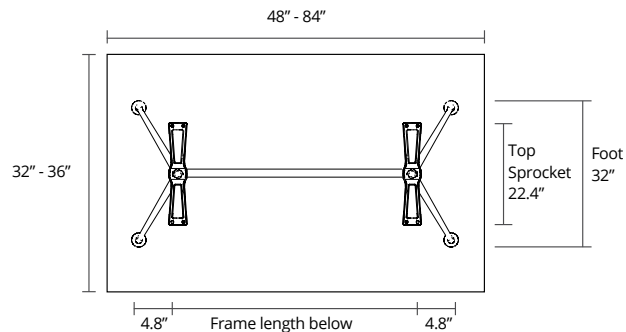

MODULUS FIXED LEG TABLES

STANDARD FEATURES

- Black powdercoated posts and rails, polished alloy feet, collars & connectors
- Leveling glides
- Stock laminates are shown below. Other finish options are available with extended lead times
- Worksurface height of 28.75" including 1.0" worktop
- Standard frame sizes fit worktops of 60" - 96" width x 24" - 36" depth

STANDARD WORKTOP SIZES

- | | |
|-----------|-----------|
| 48" x 24" | 72" x 30" |
| 48" x 30" | 72" x 36" |
| 60" x 24" | |
| 60" x 30" | |
| 72" x 24" | |

Single Pole Single Span

Laminate

Classic White

Continental Walnut

Landmark Wood

Grey Elm

Frame Color

Black

24" Wide Fixed Leg:

32" Wide Fixed Leg:

MODULUS MEETING TABLES

Side Coffee Table

STANDARD WORKTOP SIZES

16" - 28" diameter or
16" - 24" square.

Small Single Post Meeting Table

STANDARD WORKTOP SIZES

16" - 28" diameter or
16" - 24" square.

STANDARD FEATURES

- Black powdercoated posts & rails, polished alloy feet, collars & connectors
- Leveling glides
- Stock laminates are shown below. Other finish options are available with extended lead times