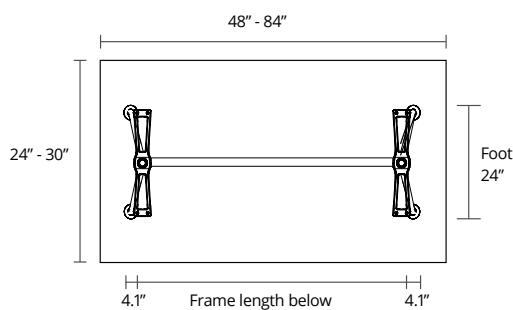

24" Wide Fixed Leg: