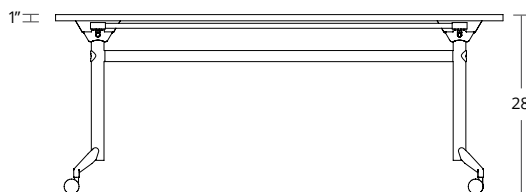

Silver

STANDARD FRAME SIZES ACCOMMODATE WORKSURFACE OF

36" - 96" length x 24" - 36" width

STANDARD WORKTOP SIZES

48"w x 24"d 72"w x 24"d

48"w x 30"d 72"w x 30"d

60"w x 24"d 72"w x 36"d

60"w x 30"d

NESTING DIMENSIONS

TORONTO +1 416 441 9898

WORKSPACE 

ANVIL

AXIS

AGILE

STORAGE
& RECEPTION

MODULUS