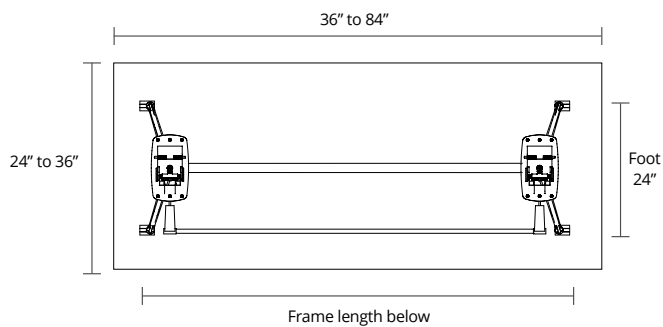

UNI FLIP TABLE

UNIT DIMENSIONS

Total Frame Length

- CA-FWFLRAIL50 = 32"
- CA-FWFLRAIL80 = 43"
- CA-FWFLRAIL110 = 55"
- CA-FWFLRAIL140 = 67"

Showing Uni Flip Silver 72"x 30" with mixed colour Game Seating.

STANDARD FEATURES

- Silver powdercoat posts, frames, rail & pullbars, black castors
- Stock laminates are shown below. Other finish options are available with extended lead times
- Modesty Panels come in white & silver, 31", 43" and 55" wide (Powder coated metal)
- Locking Castors
- Overall height - 28.75"

Silver

STANDARD FRAME SIZES ACCOMMODATE WORKSURFACE OF

36" - 96" length x 24" - 36" width

STANDARD WORKTOP SIZES

48"w x 24"d 72"w x 24"d

48"w x 30"d 72"w x 30"d

60"w x 24"d 72"w x 36"d

60"w x 30"d