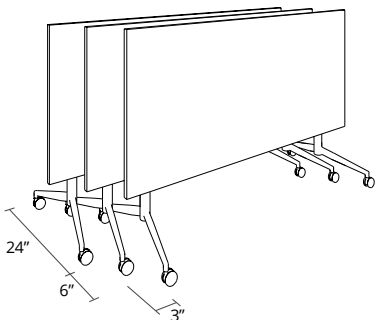

Silver

STANDARD FRAME SIZES ACCOMMODATE WORKSURFACE OF

36" - 96" length x 24" - 36" width

STANDARD WORKTOP SIZES

48"w x 24"d 72"w x 24"d

48"w x 30"d 72"w x 30"d

60"w x 24"d 72"w x 36"d

60"w x 30"d

NESTING DIMENSIONS

TORONTO +1 416 441 9898

WORKSPACE 

ANVIL

AXIS

AGILE

STORAGE
& RECEPTION

MODULUS