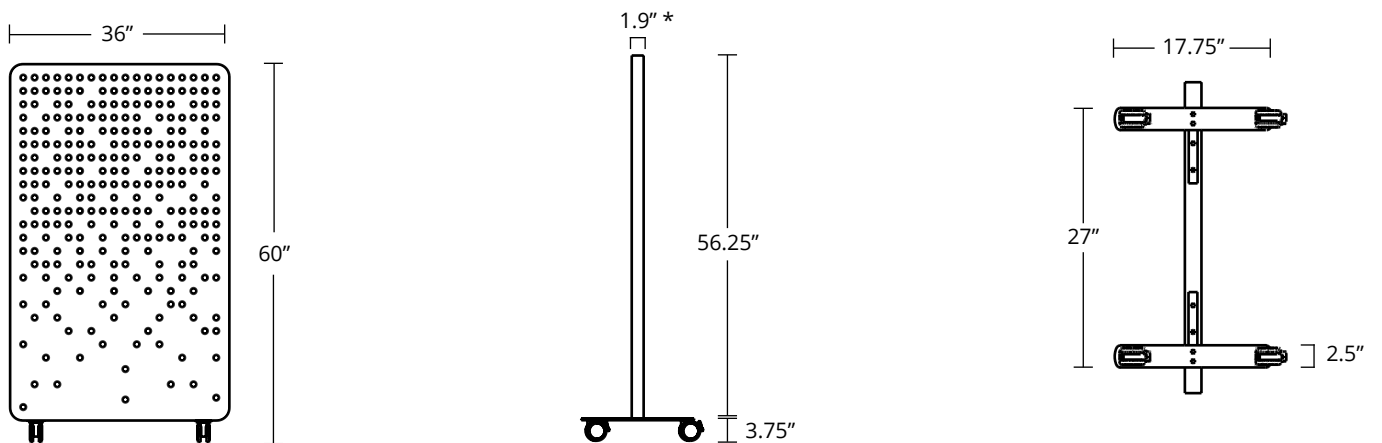

## *Orbit Divider*

The Orbit divider combines the perfect mix of form and function. Its high-performance acoustic and aesthetic properties make it an attractive piece in the office. With the alternative whiteboard surface option, this piece becomes a must-have in any collaborative space.

## UNIT DIMENSIONS

\* 2.6" with double sided e-Panel design

## STANDARD SIZES

- 60"H x 36"W