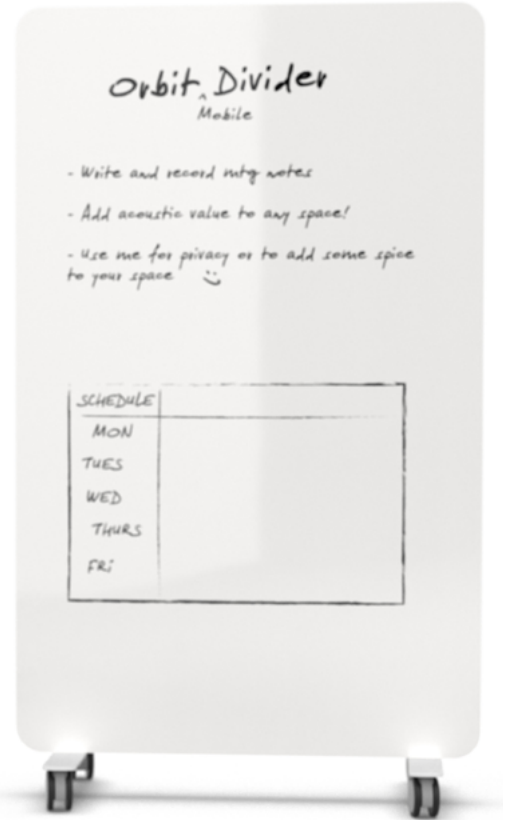

## *Orbit Divider*

The Orbit divider combines the perfect mix of form and function. Its high-performance acoustic and aesthetic properties make it an attractive piece in the office. With the alternative whiteboard surface option, this piece becomes a must-have in any collaborative space.

## UNIT DIMENSIONS

\* 2.6" with double sided e-Panel design

## STANDARD SIZES

- 60"H x 36"W