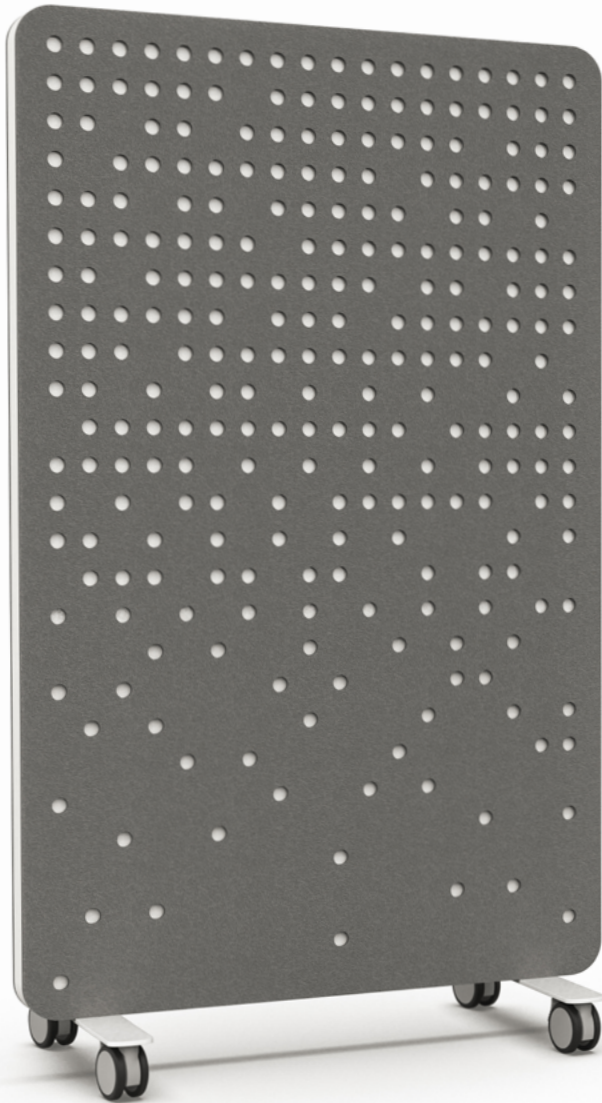

## *Orbit Divider*

The Orbit divider combines the perfect mix of form and function. Its high-performance acoustic and aesthetic properties make it an attractive piece in the office. With the alternative whiteboard surface option, this piece becomes a must-have in any collaborative space.

## UNIT DIMENSIONS

\* 2.6" with double sided e-Panel design

## STANDARD FEATURES

- Whiteboard HPL surface, Arctic White powder coated feet
- Optional recycled e-Panel design with 0.76 NRC rating for added acoustic/aesthetic properties
- Hollow-core design and CombCore (honey-comb) structure creates rigid lightweight panel
- Locking castors

## STANDARD SIZES

- 60"H x 36"W