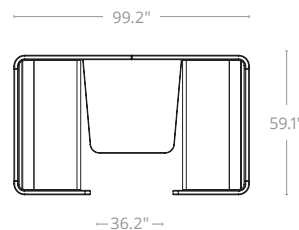

Avocado Green

Bumblebee Yellow

Sunset Orange

Chilli Red

UNIT DIMENSIONS

59.1"

36.2"

Worktop