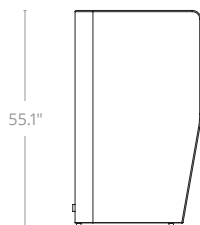

Avocado Green

Bumblebee Yellow

Sunset Orange

Chilli Red

UNIT DIMENSIONS

59.1"

36.2"

Worktop