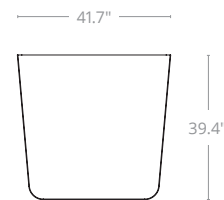

Avocado Green

Bumblebee Yellow

Sunset Orange

Chilli Red

UNIT DIMENSIONS

59.1"

36.2"

Worktop