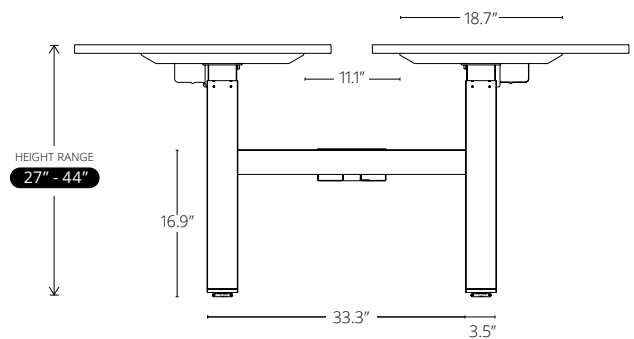

STANDARD FRAME SIZES ACCOMMODATE WORKSURFACE SIZES

48"w x 24"d	60"w x 30"d
48"w x 30"d	72"w x 24"d
60"w x 24"d	72"w x 30"d

Single-sided Desk

10 YEAR GUARANTEE*
*5 Year Guarantee on electric motor

Laminate

Bright Blue

Spectrum Red

Deep Grey

UNIT DIMENSIONS

DIVIDERS & ELECTRICAL

DIVIDERS

STANDARD FEATURES

- Spine screens clamp onto the desk worktop
- Adjustable height between 13"-18"
- Divider panels slide onto the desk worktop
- e-Panel produced from recycled materials
- All e-Panel material is tackable

STANDARD SIZES

Spine Screens

• 47" x 24"

• 59" x 24"

Divider Panels

• 23" x 12"

• 29" x 12"

IN-STOCK COLOR OPTIONS