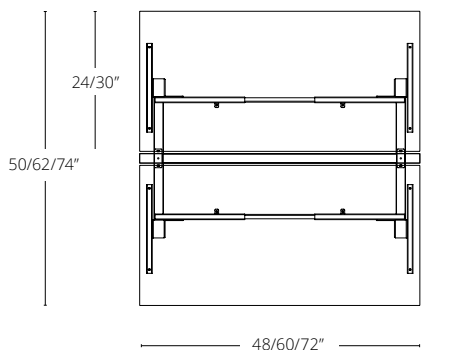

Bright Blue

Spectrum Red

Deep Grey

UNIT DIMENSIONS

DIVIDERS & ELECTRICAL

DIVIDERS

STANDARD FEATURES

- Spine screens clamp onto the desk worktop
- Adjustable height between 13"-18"
- Divider panels slide onto the desk worktop
- e-Panel produced from recycled materials
- All e-Panel material is tackable