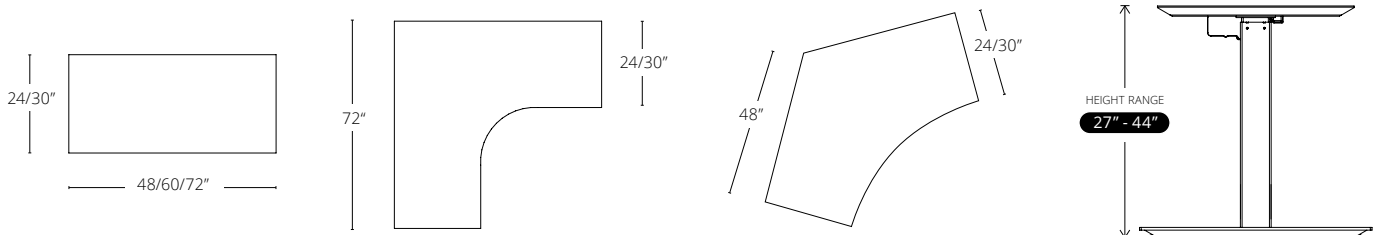

UNIT DIMENSIONS