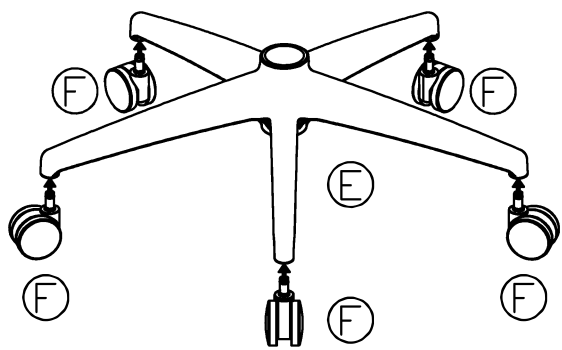

Essence Chair Installation Guide

Installation Guide

TOOLS REQUIRED: Cordless Drill

Essence

Ax1

Bx1

[Fabric_Type]

Cx1

[Adjustable_Type]

Dx1

Ex1

Fx5

5mm_L Allen Key

Gx1

Hx6

[M6x30mm]

Ix3

[M8x16mm]

1

2

3

4