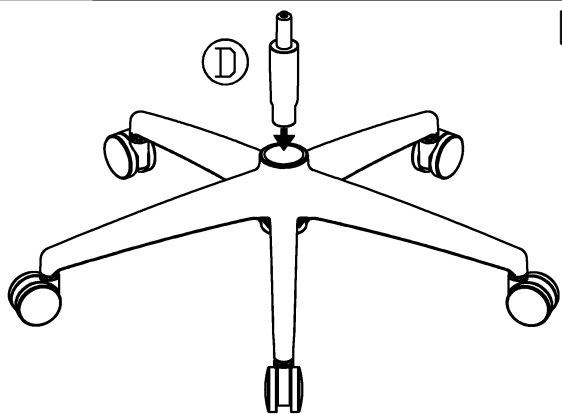

Essence Chair Installation Guide

Installation Guide

TOOLS REQUIRED: Cordless Drill

Essence

Ax1

Bx1

[Fabric_Type]

Cx1

[Adjustable_Type]

Dx1

Ex1

Fx5

5mm_L Allen Key

Gx1

Hx6

[M6x30mm]

Ix3

[M8x16mm]

1

2

3

4