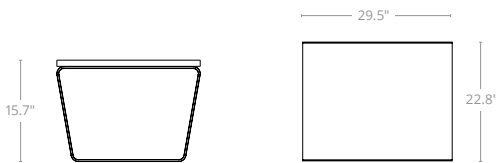

UNIT DIMENSIONS

Motion Coffee Table Straight

Motion Coffee Table Curved

Motion Tablet Table

Motion Round Table

OPTIONS

Upgrade and complete your Motion pieces with our range of accessories and color options to make the most of your furniture while making the best use of your space.