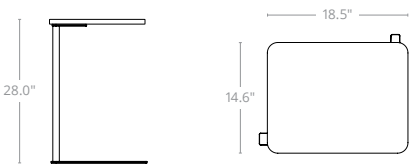

UNIT DIMENSIONS

Motion Coffee Table Straight

Motion Coffee Table Curved

Motion Tablet Table

Motion Round Table

OPTIONS

Upgrade and complete your Motion pieces with our range of accessories and color options to make the most of your furniture while making the best use of your space.