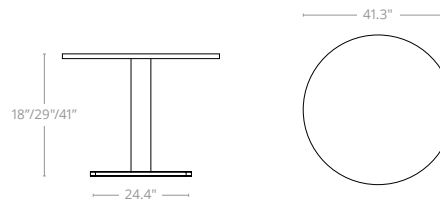

UNIT DIMENSIONS

Motion Coffee Table Straight

Motion Coffee Table Curved

Motion Tablet Table

Motion Round Table

OPTIONS

Upgrade and complete your Motion pieces with our range of accessories and color options to make the most of your furniture while making the best use of your space.