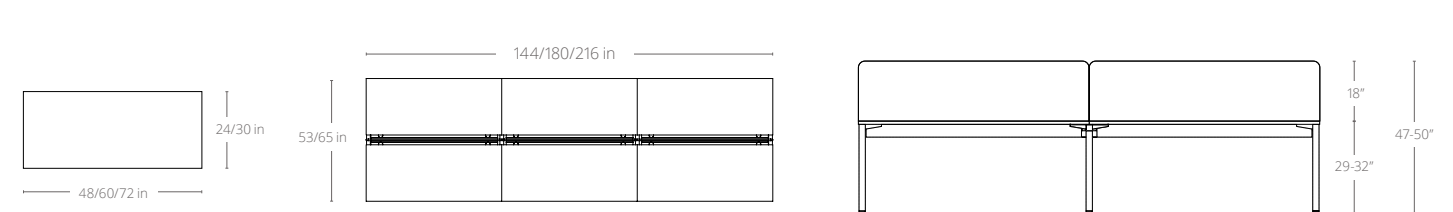

ANVIL STRAIGHTLINE

ANVIL 90°

Anvil Desking with Devise Slate Charcoal Screens

Anvil Desking with Devise Cobalt Blue and Slate Charcoal Screens

STANDARD FEATURES

- 2.0" x 2.0" triangle end frames with flush ground weld finish
- 2.0" x 1.0" rails
- Stock laminates are shown below. Other finish options are available with extended lead times
- Arctic White powdercoat to all steel components
- Leveling glides
- Standard screen colours in Misty Grey, Slate Charcoal, and Cobalt Blue
- Worksurface height - 28.75"

STANDARD WORKTOP SIZES STRAIGHTLINE

- 48"w x 24"d 60"w x 30"d
- 48"w x 30"d 72"w x 24"d
- 60"w x 24"d 72"w x 30"d

* All dimensions are nominal

STANDARD FEATURES

- 2.0" x 2.0" triangle end frames with flush ground weld finish
- 2.0" x 1.0" rails
- Stock laminates are shown below. Other finish options are available with extended lead times
- Arctic White powdercoat to all steel components
- Leveling glides
- Standard screen colours in Misty Grey, Slate Charcoal, and Cobalt Blue
- Worksurface height - 28.75"

STANDARD WORKTOP SIZES 90° DEGREE

- 72" x 72"w x 24"d 72" x 72"w x 30"d

* All dimensions are nominal

UNIT DIMENSIONS

ANVIL 120°

Anvil Desking with Devise
Slate Charcoal Screens

STANDARD FEATURES

- 2.0" x 2.0" x 2.0" triangle end frames with flush ground weld finish
- 2.0" x 1.0" rails
- Stock laminates are shown below. Other finish options are available with extended lead times
- Arctic White powdercoat to all steel components
- Leveling Glides
- Standard screen colours in Misty Grey, Slate Charcoal, and Cobalt Blue
- Worsurface height - 28.75"

120 Degree Workstation

120 Degree 2/3

120 Degree Three Cluster

120 Degree Six Cluster

STANDARD WORKTOP SIZES 120° DEGREE

48" x 48"w x 24"d

Laminate

Classic White