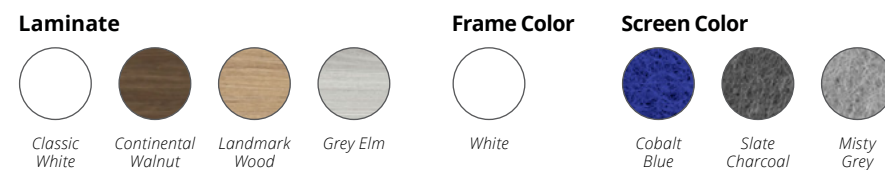

ANVIL STRAIGHTLINE

ANVIL 90°

Anvil Desking with Devise Slate Charcoal Screens

Anvil Desking with Devise Cobalt Blue and Slate Charcoal Screens

STANDARD FEATURES

- 2.0" x 2.0" triangle end frames with flush ground weld finish
- 2.0" x 1.0" rails
- Stock laminates are shown below. Other finish options are available with extended lead times
- Arctic White powdercoat to all steel components
- Leveling glides
- Standard screen colours in Misty Grey, Slate Charcoal, and Cobalt Blue
- Worksurface height - 28.75"

STANDARD WORKTOP SIZES STRAIGHTLINE

- 48"w x 24"d 60"w x 30"d
- 48"w x 30"d 72"w x 24"d
- 60"w x 24"d 72"w x 30"d

* All dimensions are nominal

STANDARD FEATURES

- 2.0" x 2.0" triangle end frames with flush ground weld finish
- 2.0" x 1.0" rails
- Stock laminates are shown below. Other finish options are available with extended lead times
- Arctic White powdercoat to all steel components
- Leveling glides
- Standard screen colours in Misty Grey, Slate Charcoal, and Cobalt Blue
- Worksurface height - 28.75"

Continental Walnut

Landmark Wood

Grey Elm

Frame Color

White

Screen Color

Cobalt Blue

Slate Charcoal