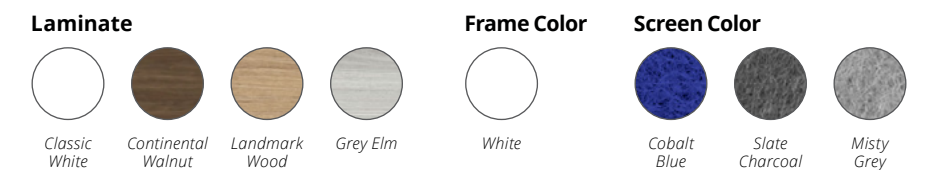

STANDARD WORKTOP SIZES 90° DEGREE

- 72" x 72"w x 24"d   72" x 72"w x 30"d