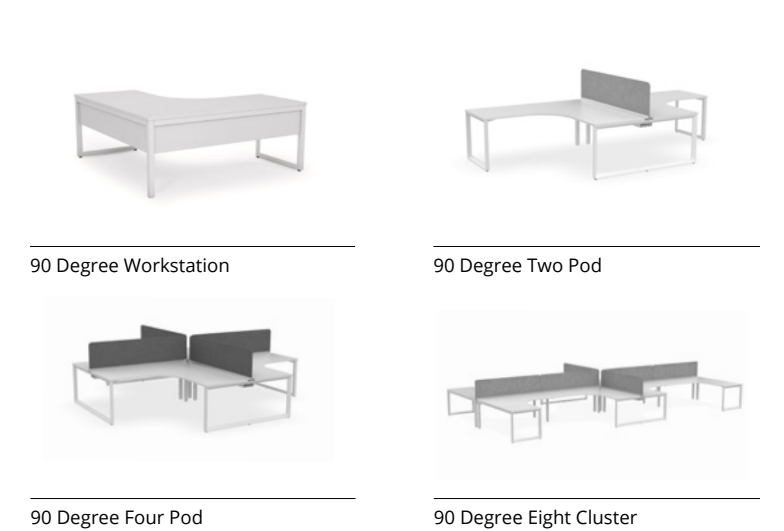

ANVIL STRAIGHTLINE

ANVIL 90°

Anvil Desking with Devise Slate Charcoal Screens

Anvil Desking with Devise Cobalt Blue and Slate Charcoal Screens

STANDARD FEATURES

- 2.0" x 2.0" triangle end frames with flush ground weld finish
- 2.0" x 1.0" rails
- Stock laminates are shown below. Other finish options are available with extended lead times
- Arctic White powdercoat to all steel components
- Leveling glides
- Standard screen colours in Misty Grey, Slate Charcoal, and Cobalt Blue
- Worksurface height - 28.75"

STANDARD WORKTOP SIZES STRAIGHTLINE

- 48"w x 24"d 60"w x 30"d
- 48"w x 30"d 72"w x 24"d
- 60"w x 24"d 72"w x 30"d

* All dimensions are nominal

STANDARD FEATURES

- 2.0" x 2.0" triangle end frames with flush ground weld finish
- 2.0" x 1.0" rails
- Stock laminates are shown below. Other finish options are available with extended lead times
- Arctic White powdercoat to all steel components
- Leveling glides
- Standard screen colours in Misty Grey, Slate Charcoal, and Cobalt Blue
- Worksurface height - 28.75"

STANDARD WORKTOP SIZES 90° DEGREE

- 72" x 72"w x 24"d 72" x 72"w x 30"d

* All dimensions are nominal

UNIT DIMENSIONS

ANVIL 120°

Anvil Desking with Devise
Slate Charcoal Screens

STANDARD FEATURES

- 2.0" x 2.0" x 2.0" triangle end frames with flush ground weld finish
- 2.0" x 1.0" rails
- Stock laminates are shown below. Other finish options are available with extended lead times
- Arctic White powdercoat to all steel components
- Leveling Glides
- Standard screen colours in Misty Grey, Slate Charcoal, and Cobalt Blue
- Worsurface height - 28.75"