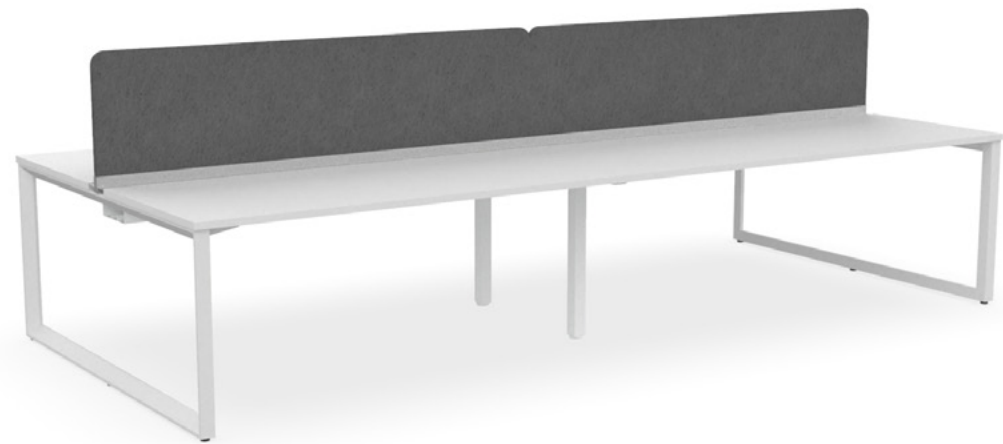

WORKSPACE48™

Anvil

The Anvil Desking line with the Devise e-Panel divider system embraces features of the modern office and brings you an elite system that works seamlessly on all your favorite Workspace48 fixed desks.

ANVIL STRAIGHTLINE

ANVIL 90°

Anvil Desking with Devise Slate Charcoal Screens

Anvil Desking with Devise Cobalt Blue and Slate Charcoal Screens

STANDARD FEATURES

- 2.0" x 2.0" triangle end frames with flush ground weld finish
- 2.0" x 1.0" rails
- Stock laminates are shown below. Other finish options are available with extended lead times
- Arctic White powdercoat to all steel components
- Leveling glides
- Standard screen colours in Misty Grey, Slate Charcoal, and Cobalt Blue
- Worksurface height - 28.75"

STANDARD WORKTOP SIZES STRAIGHTLINE

- 48"w x 24"d 60"w x 30"d
- 48"w x 30"d 72"w x 24"d
- 60"w x 24"d 72"w x 30"d

* All dimensions are nominal

STANDARD FEATURES

- 2.0" x 2.0" triangle end frames with flush ground weld finish
- 2.0" x 1.0" rails
- Stock laminates are shown below. Other finish options are available with extended lead times
- Arctic White powdercoat to all steel components
- Leveling glides
- Standard screen colours in Misty Grey, Slate Charcoal, and Cobalt Blue
- Worksurface height - 28.75"

STANDARD WORKTOP SIZES 90° DEGREE

- 72" x 72"w x 24"d 72" x 72"w x 30"d

* All dimensions are nominal

UNIT DIMENSIONS

ANVIL 120°

Anvil Desking with Devise
Slate Charcoal Screens

STANDARD FEATURES

- 2.0" x 2.0" x 2.0" triangle end frames with flush ground weld finish
- 2.0" x 1.0" rails
- Stock laminates are shown below. Other finish options are available with extended lead times
- Arctic White powdercoat to all steel components
- Leveling Glides
- Standard screen colours in Misty Grey, Slate Charcoal, and Cobalt Blue
- Worsurface height - 28.75"