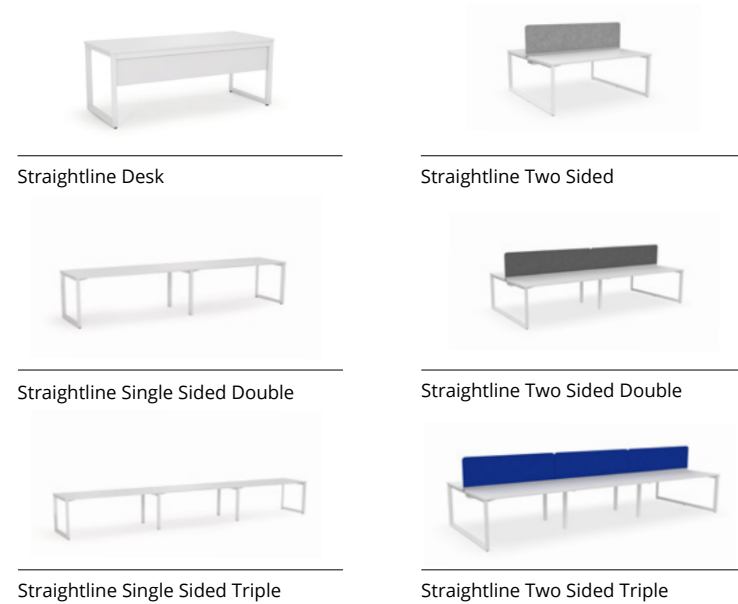

WORKSPACE48™

Anvil

The Anvil Desking line with the Devise e-Panel divider system embraces features of the modern office and brings you an elite system that works seamlessly on all your favorite Workspace48 fixed desks.

ANVIL STRAIGHTLINE

ANVIL 90°

Anvil Desking with Devise Slate Charcoal Screens

Anvil Desking with Devise Cobalt Blue and Slate Charcoal Screens

STANDARD FEATURES

- 2.0" x 2.0" triangle end frames with flush ground weld finish
- 2.0" x 1.0" rails
- Stock laminates are shown below. Other finish options are available with extended lead times
- Arctic White powdercoat to all steel components
- Leveling glides
- Standard screen colours in Misty Grey, Slate Charcoal, and Cobalt Blue
- Worksurface height - 28.75"

STANDARD WORKTOP SIZES STRAIGHTLINE

- 48"w x 24"d 60"w x 30"d
- 48"w x 30"d 72"w x 24"d
- 60"w x 24"d 72"w x 30"d

* All dimensions are nominal

STANDARD FEATURES

- 2.0" x 2.0" triangle end frames with flush ground weld finish
- 2.0" x 1.0" rails
- Stock laminates are shown below. Other finish options are available with extended lead times
- Arctic White powdercoat to all steel components
- Leveling glides
- Standard screen colours in Misty Grey, Slate Charcoal, and Cobalt Blue
- Worksurface height - 28.75"

STANDARD WORKTOP SIZES 90° DEGREE

- 72" x 72"w x 24"d 72" x 72"w x 30"d

* All dimensions are nominal

UNIT DIMENSIONS

ANVIL 120°

Anvil Desking with Devise
Slate Charcoal Screens

STANDARD FEATURES

- 2.0" x 2.0" x 2.0" triangle end frames with flush ground weld finish
- 2.0" x 1.0" rails
- Stock laminates are shown below. Other finish options are available with extended lead times
- Arctic White powdercoat to all steel components
- Leveling Glides
- Standard screen colours in Misty Grey, Slate Charcoal, and Cobalt Blue
- Worsurface height - 28.75"