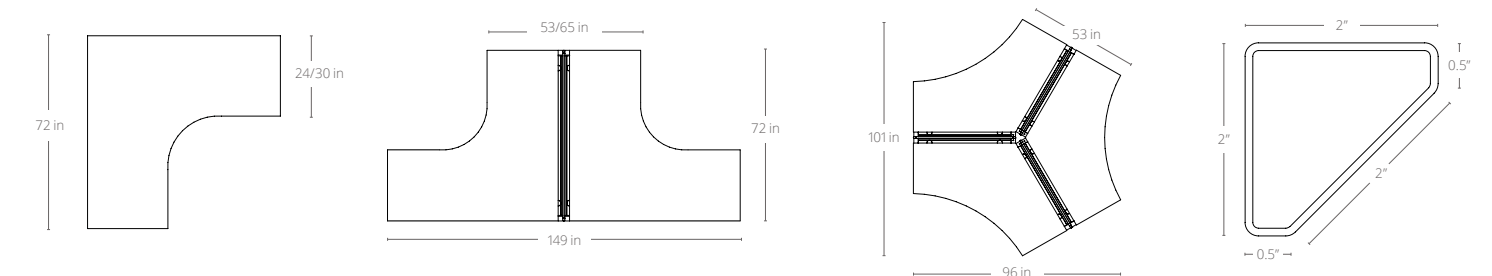

ANVIL STRAIGHTLINE

ANVIL 90°

Anvil Desking with Devise Slate Charcoal Screens

Anvil Desking with Devise Cobalt Blue and Slate Charcoal Screens

STANDARD FEATURES

- 2.0" x 2.0" triangle end frames with flush ground weld finish
- 2.0" x 1.0" rails
- Stock laminates are shown below. Other finish options are available with extended lead times
- Arctic White powdercoat to all steel components
- Leveling glides
- Standard screen colours in Misty Grey, Slate Charcoal, and Cobalt Blue
- Worksurface height - 28.75"

STANDARD WORKTOP SIZES STRAIGHTLINE

- 48"w x 24"d 60"w x 30"d
- 48"w x 30"d 72"w x 24"d
- 60"w x 24"d 72"w x 30"d

* All dimensions are nominal

STANDARD FEATURES

- 2.0" x 2.0" triangle end frames with flush ground weld finish
- 2.0" x 1.0" rails
- Stock laminates are shown below. Other finish options are available with extended lead times
- Arctic White powdercoat to all steel components
- Leveling glides
- Standard screen colours in Misty Grey, Slate Charcoal, and Cobalt Blue
- Worksurface height - 28.75"

STANDARD WORKTOP SIZES 90° DEGREE

- 72" x 72"w x 24"d 72" x 72"w x 30"d

* All dimensions are nominal

UNIT DIMENSIONS

ANVIL 120°

Anvil Desking with Devise
Slate Charcoal Screens

STANDARD FEATURES

- 2.0" x 2.0" x 2.0" triangle end frames with flush ground weld finish
- 2.0" x 1.0" rails
- Stock laminates are shown below. Other finish options are available with extended lead times
- Arctic White powdercoat to all steel components
- Leveling Glides
- Standard screen colours in Misty Grey, Slate Charcoal, and Cobalt Blue
- Worsurface height - 28.75"

120 Degree Workstation

120 Degree 2/3

120 Degree Three Cluster

120 Degree Six Cluster

STANDARD WORKTOP SIZES 120° DEGREE

48" x 48"w x 24"d

Laminate

Classic White