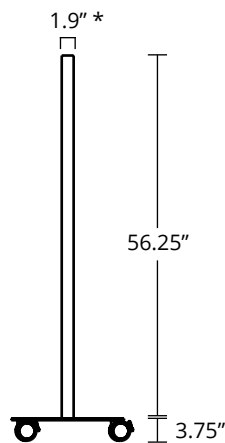

ORBIT DIVIDER

UNIT DIMENSIONS

* 2.6" with double sided e-Panel design

STANDARD FEATURES

- Whiteboard HPL surface, Arctic White powder coated feet
- Optional recycled e-Panel design with 0.76 NRC rating for added acoustic/aesthetic properties
- Hollow-core design and CombCore (honey-comb) structure creates rigid lightweight panel
- Locking castors

STANDARD SIZES

- 60"W x 36"H

STANDARD FINISHES

Deep Grey e-Panel (pixel design only)

Arctic White powder coat

Whiteboard HPL

CombCore Structure

Significant reduction in weight and material for ease of mobility