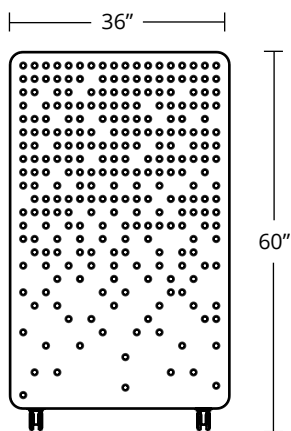

WORKSPACE48™

Orbit Divider

The Orbit divider combines the perfect mix of form and function. Its high-performance acoustic and aesthetic properties make it an attractive piece in the office. With the alternative whiteboard surface option, this piece becomes a must-have in any collaborative space.

ORBIT DIVIDER

UNIT DIMENSIONS

* 2.6" with double sided e-Panel design

STANDARD FEATURES

- Whiteboard HPL surface, Arctic White powder coated feet
- Optional recycled e-Panel design with 0.76 NRC rating for added acoustic/aesthetic properties
- Hollow-core design and CombCore (honey-comb) structure creates rigid lightweight panel
- Locking castors

STANDARD SIZES

- 60"W x 36"H

STANDARD FINISHES

Deep Grey e-Panel (pixel design only)

Arctic White powder coat

Whiteboard HPL

CombCore Structure

Significant reduction in weight and material for ease of mobility