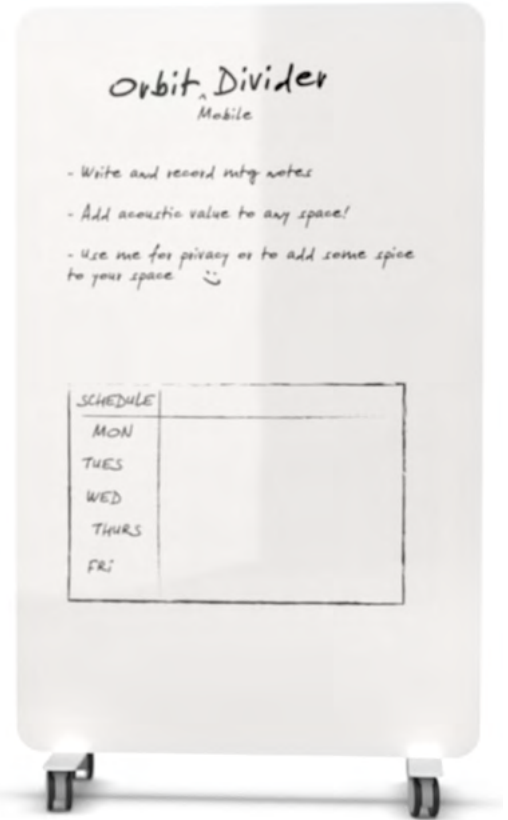

WORKSPACE48™

Orbit Divider

The Orbit divider combines the perfect mix of form and function. Its high-performance acoustic and aesthetic properties make it an attractive piece in the office. With the alternative whiteboard surface option, this piece becomes a must-have in any collaborative space.

ORBIT DIVIDER

UNIT DIMENSIONS

* 2.6" with double sided e-Panel design

STANDARD FEATURES

- Whiteboard HPL surface, Arctic White powder coated feet
- Optional recycled e-Panel design with 0.76 NRC rating for added acoustic/aesthetic properties
- Hollow-core design and CombCore (honey-comb) structure creates rigid lightweight panel
- Locking castors

STANDARD SIZES

- 60"W x 36"H

STANDARD FINISHES

Deep Grey e-Panel (pixel design only)

Arctic White powder coat

Whiteboard HPL

CombCore Structure

Significant reduction in weight and material for ease of mobility