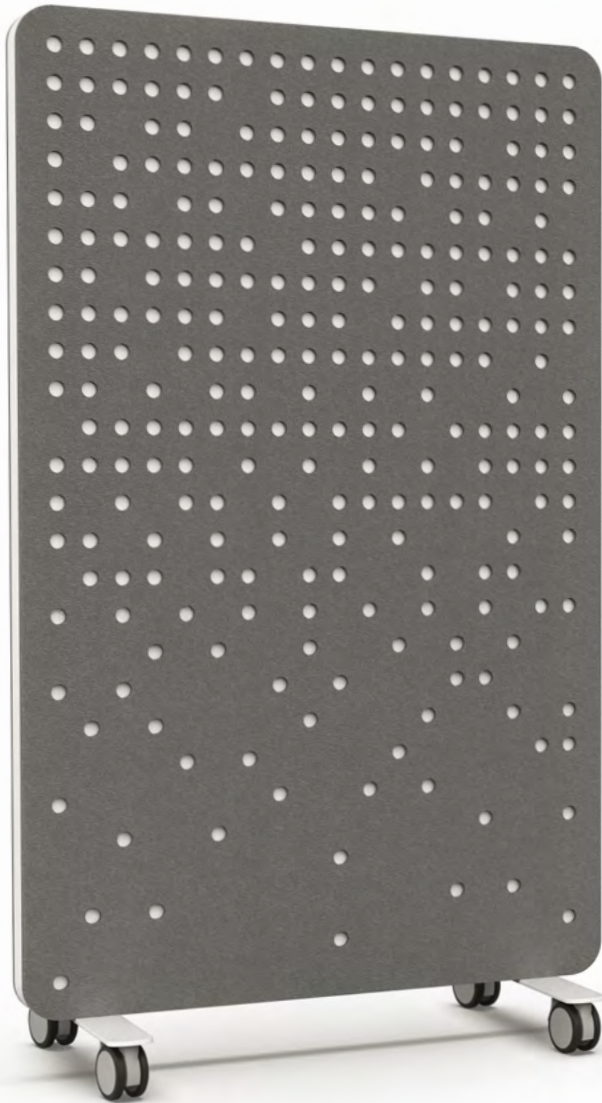

WORKSPACE48™

Orbit Divider

The Orbit divider combines the perfect mix of form and function. Its high-performance acoustic and aesthetic properties make it an attractive piece in the office. With the alternative whiteboard surface option, this piece becomes a must-have in any collaborative space.

ORBIT DIVIDER

UNIT DIMENSIONS

* 2.6" with double sided e-Panel design

STANDARD FEATURES

- Whiteboard HPL surface, Arctic White powder coated feet
- Optional recycled e-Panel design with 0.76 NRC rating for added acoustic/aesthetic properties
- Hollow-core design and CombCore (honey-comb) structure creates rigid lightweight panel
- Locking castors

STANDARD SIZES

- 60"W x 36"H

STANDARD FINISHES

Deep Grey e-Panel (pixel design only)

Arctic White powder coat

Whiteboard HPL

CombCore Structure

Significant reduction in weight and material for ease of mobility

MODULUS FLIP

UNI FLIP