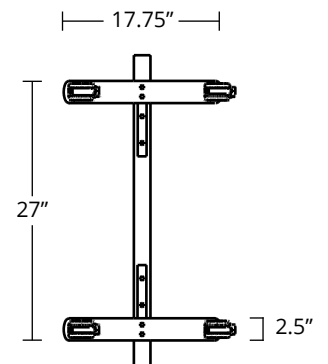

ORBIT DIVIDER

UNIT DIMENSIONS

* 2.6" with double sided e-Panel design

STANDARD FEATURES

- Whiteboard HPL surface, Arctic White powder coated feet
- Optional recycled e-Panel design with 0.76 NRC rating for added acoustic/aesthetic properties
- Hollow-core design and CombCore (honey-comb) structure creates rigid lightweight panel
- Locking castors

STANDARD SIZES

- 60"W x 36"H

STANDARD FINISHES

Deep Grey e-Panel (pixel design only)

Arctic White powder coat

Whiteboard HPL

CombCore Structure

Significant reduction in weight and material for ease of mobility