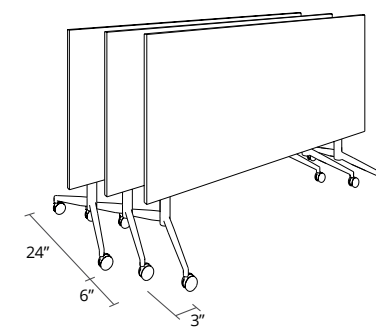

STANDARD FRAME SIZES ACCOMMODATE WORKSURFACE OF

36" - 96" length x 24" - 36" width

STANDARD WORKTOP SIZES

48"w x 24"d	72"w x 24"d
48"w x 30"d	72"w x 30"d
60"w x 24"d	72"w x 36"d
60"w x 30"d	

Uni Flip Silver Powdercoat

UNIT DIMENSIONS

Total Frame Length

- CA-FWFLRAIL50 = 32"
- CA-FWFLRAIL80 = 43"
- CA-FWFLRAIL110 = 55"
- CA-FWFLRAIL140 = 67"

NESTING DIMENSIONS

TORONTO +1 416 441 9898

WORKSPACE 

ANVIL

AXIS