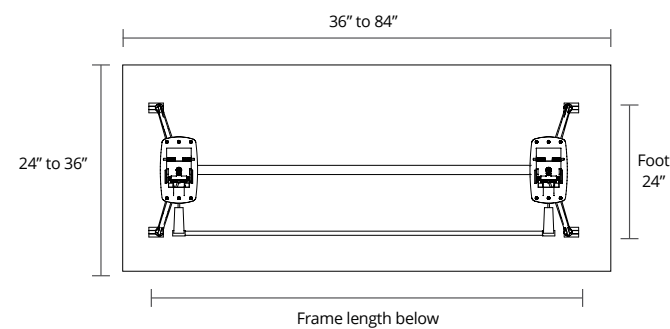

STANDARD FRAME SIZES ACCOMMODATE WORKSURFACE OF

36" - 96" length x 24" - 36" width

STANDARD WORKTOP SIZES

48"w x 24"d	72"w x 24"d
48"w x 30"d	72"w x 30"d
60"w x 24"d	72"w x 36"d
60"w x 30"d	

Uni Flip Silver Powdercoat

UNIT DIMENSIONS

Total Frame Length

- CA-FWFLRAIL50 = 32"
- CA-FWFLRAIL80 = 43"
- CA-FWFLRAIL110 = 55"
- CA-FWFLRAIL140 = 67"

NESTING DIMENSIONS

TORONTO +1 416 441 9898

WORKSPACE 

ANVIL

AXIS