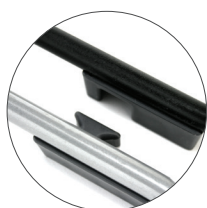

Link

stack it up

Go higher and make connections with the Link Chair! Thoughtfully designed with low profile frame and ergonomically contoured seat & back, the Link chair nests well to save space and is very portable. Feet that double as connectors and a modern colour selection make the Link a stand out choice for any place large numbers of people need to be seated.

10 YEAR GUARANTEE
300 lb RATING
 ISO14001 EMS

Comfort

Large seat and back is moulded for comfort.

Frame

Silver powdercoated frame.

Stackable

Stacks up to 30 chairs high on trolley.

Strong

Strong, rigid frame that is very light to carry.

Applications:

Training, Conference, Classroom, Healthcare, Retail & Cafeteria Seating.

Features:

Polypropylene Seat and Back, Silver Powdercoated Frame, Dual Purpose Feet/Connector, Heavy-Walled Tubular Steel Frame.

Dimensions:

Weight	11 lb
Volume	1.4 ft
Seat Height	16.9"
Seat W/D	16.7/17.7"
Overall Height	29.5"

Finishes as Shown:

Black or White, Polypropylene Seat/Back.
 Silver Powdercoated Frame.